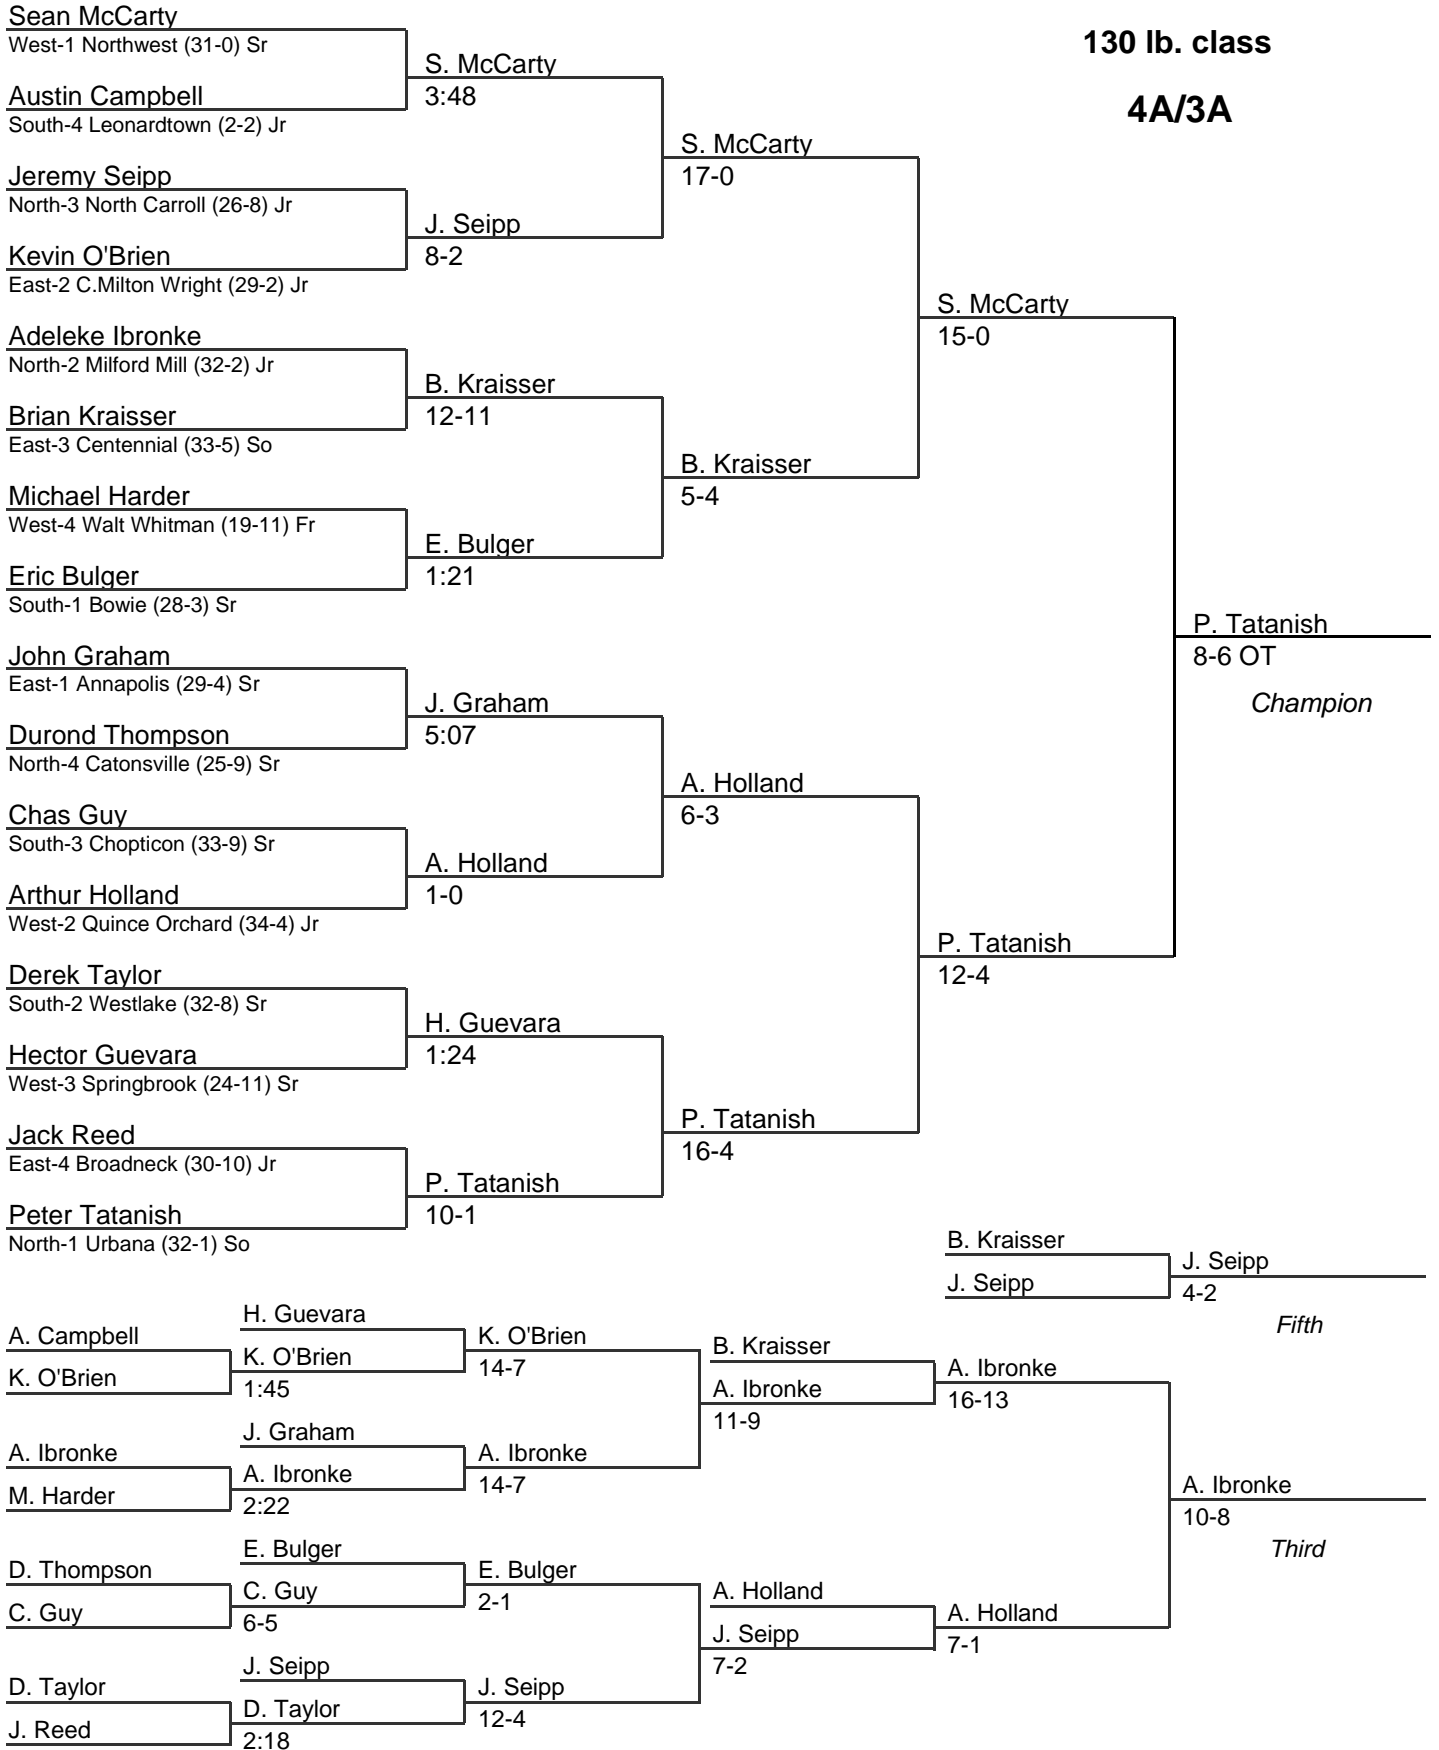

4A/3A MPSSAA State Wrestling Tournament

2008