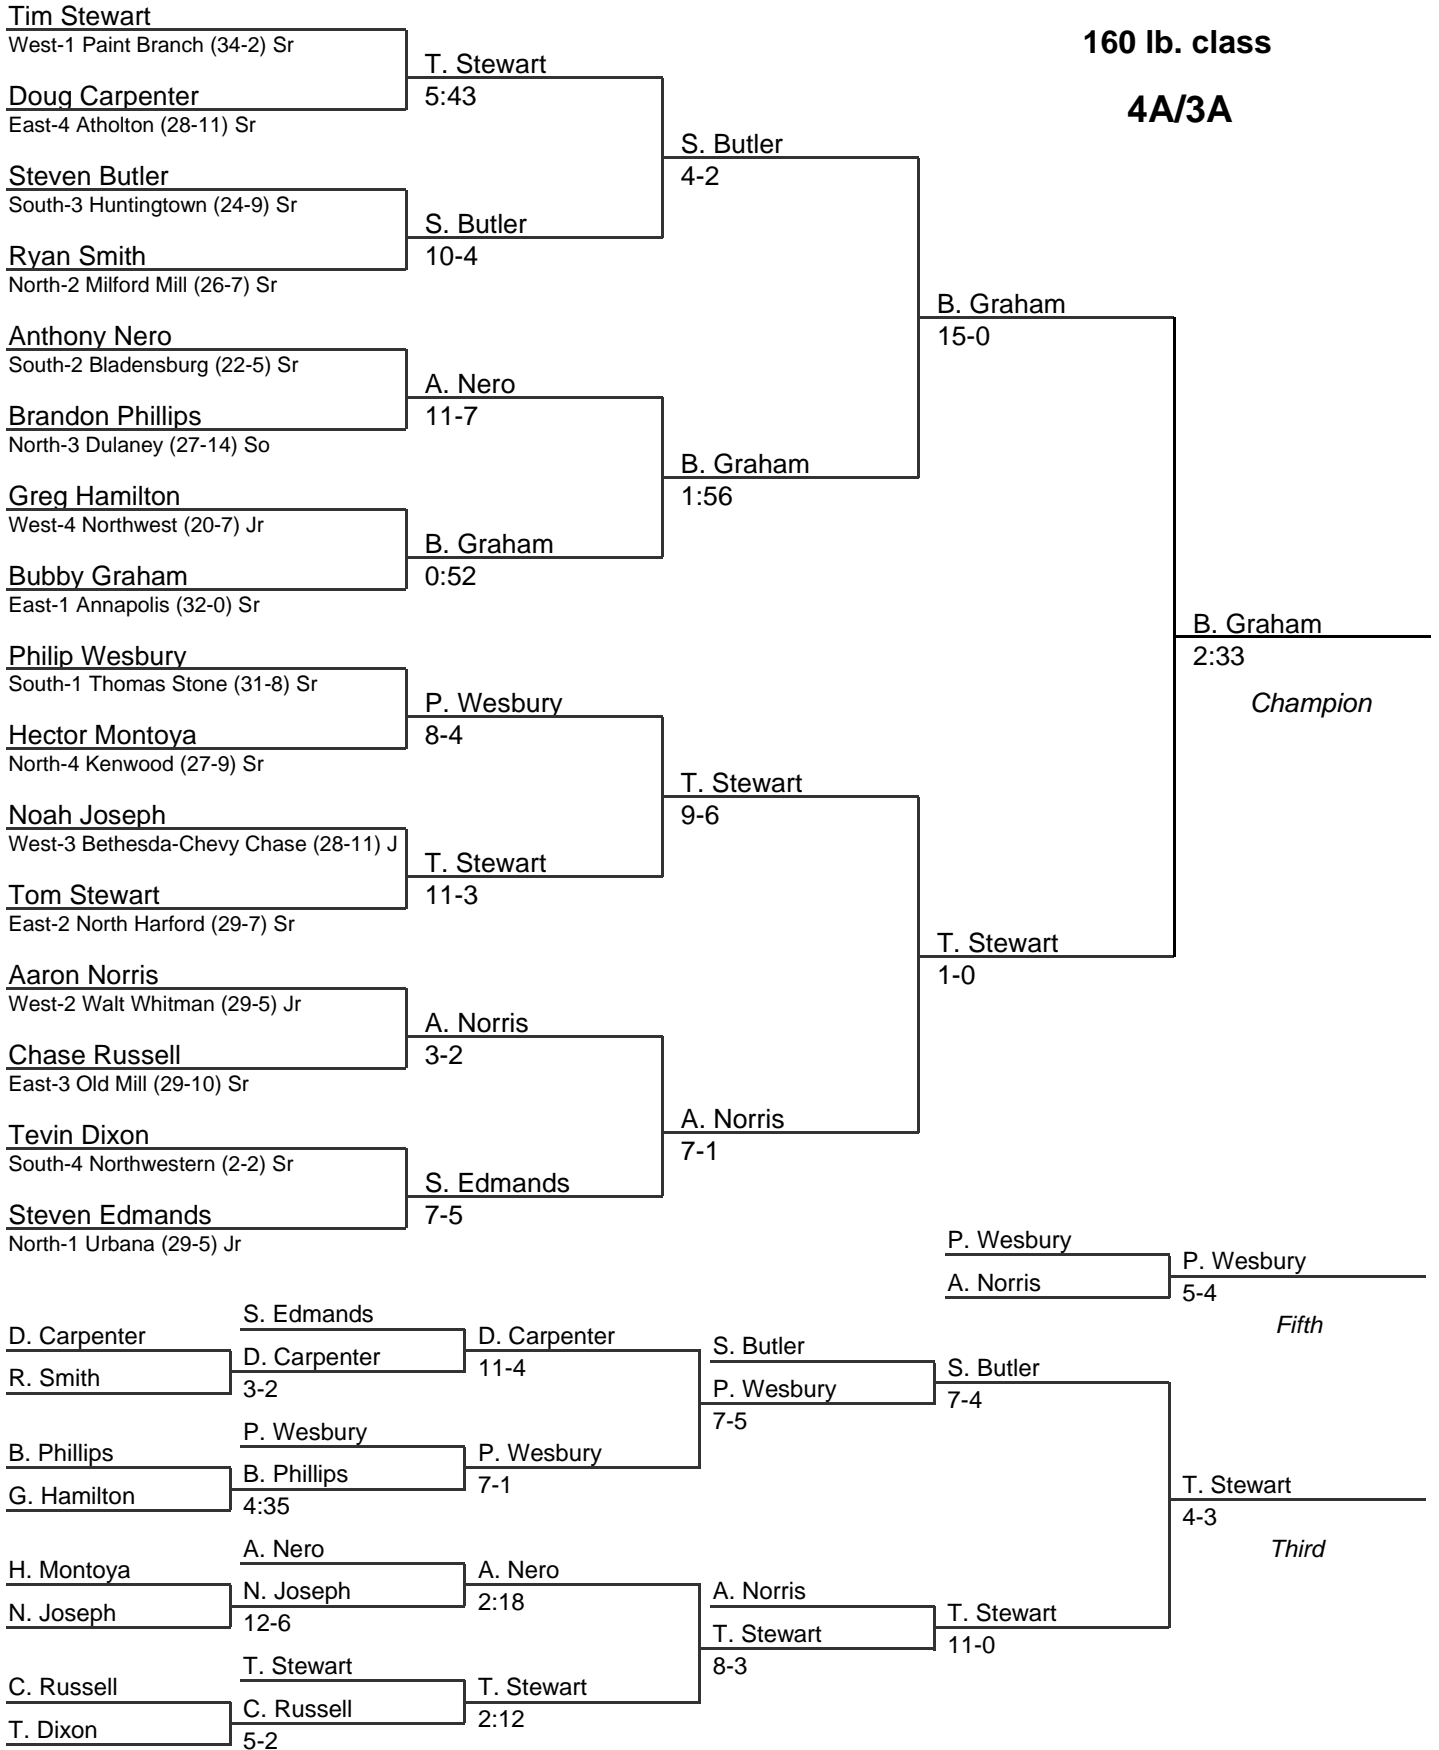

4A/3A MPSSAA State Wrestling Tournament

2008

4A/3A MPSSAA State Wrestling Tournament

2008

4A/3A MPSSAA State Wrestling Tournament

2008

4A/3A MPSSAA State Wrestling Tournament

2008