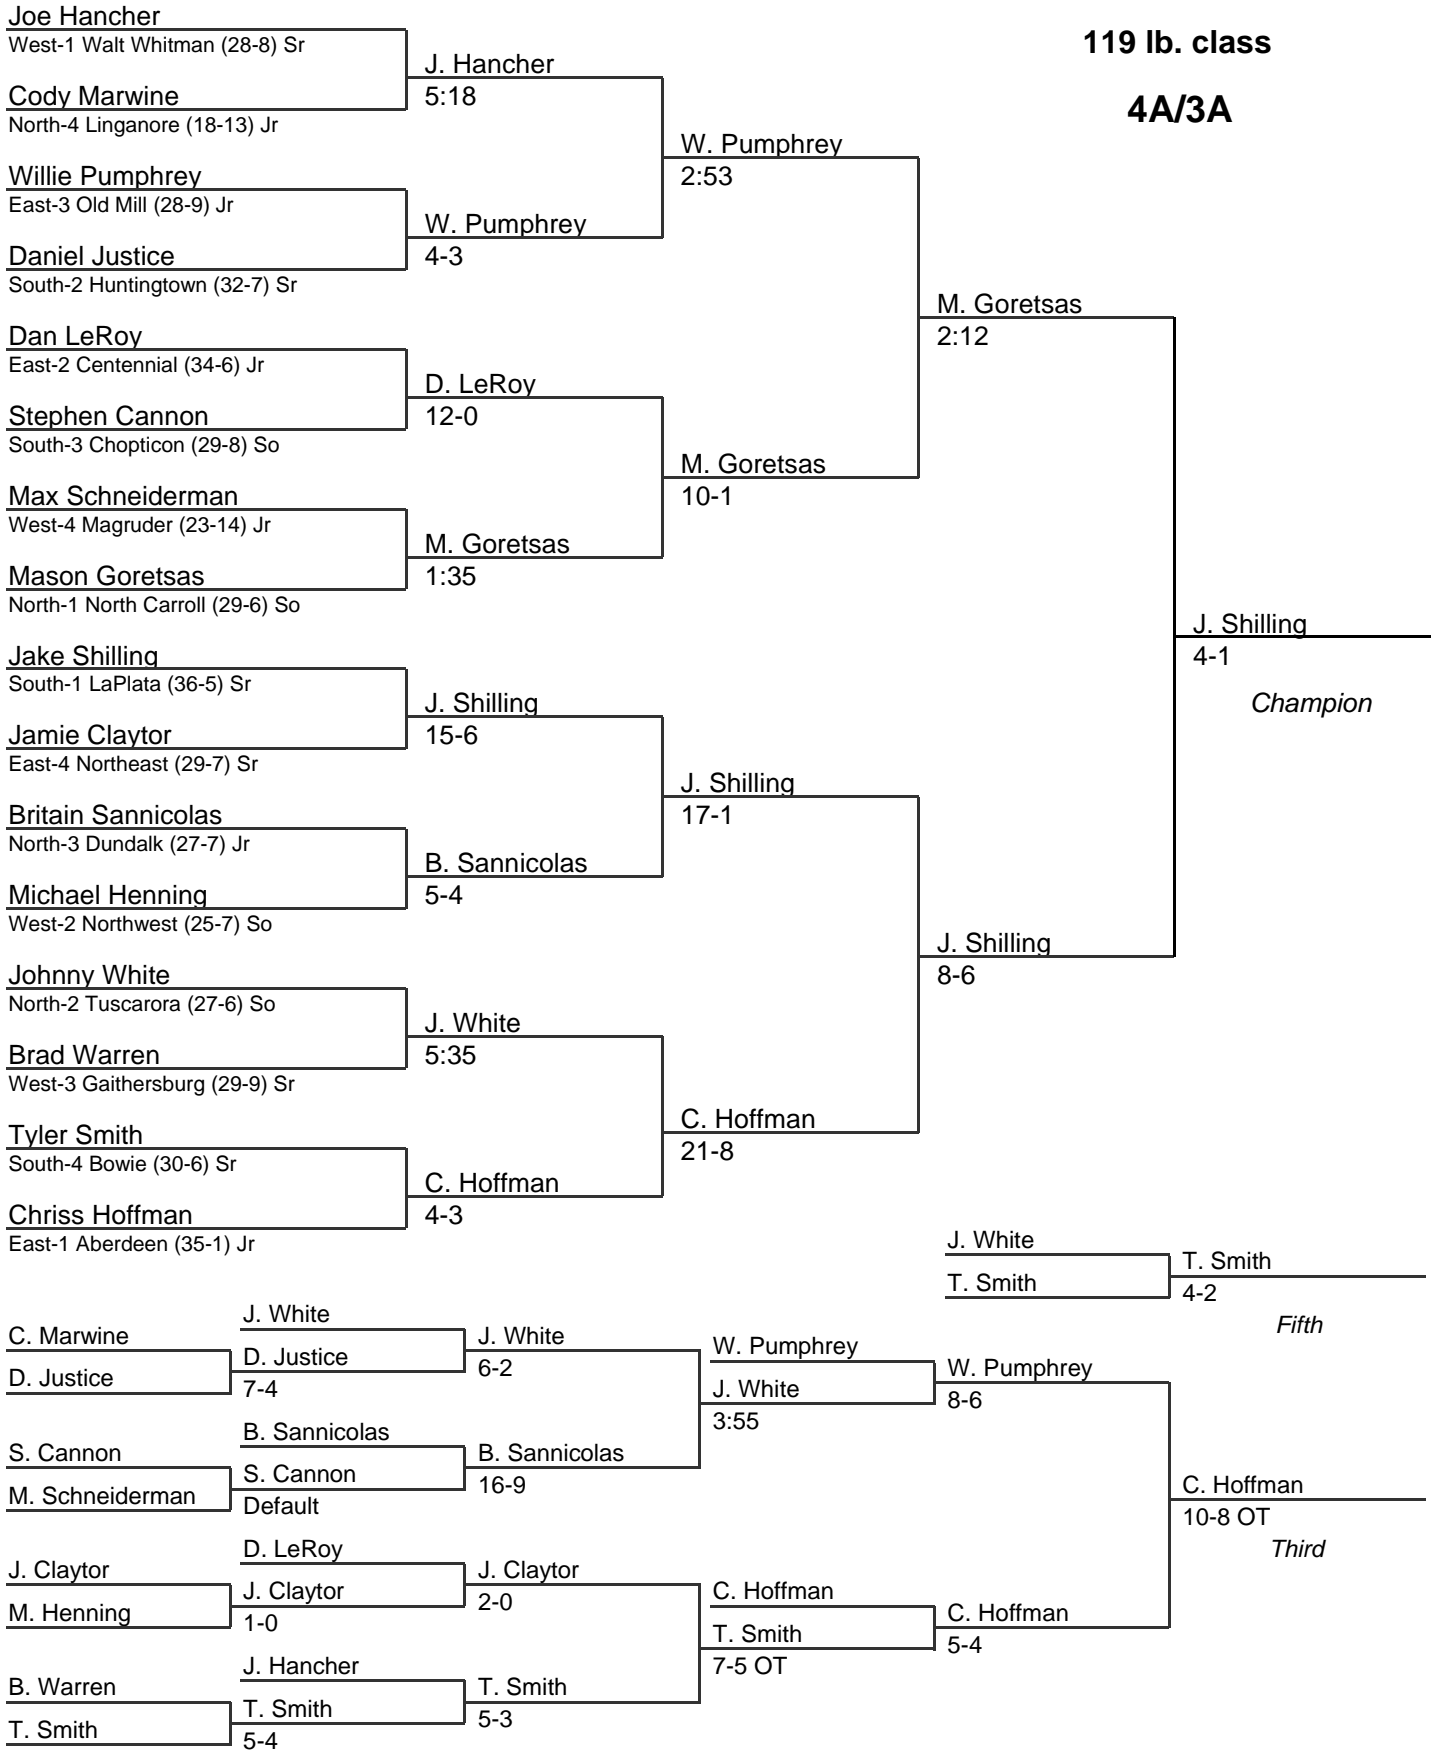

4A/3A MPSSAA State Wrestling Tournament

2008

119 lb. class

4A/3A