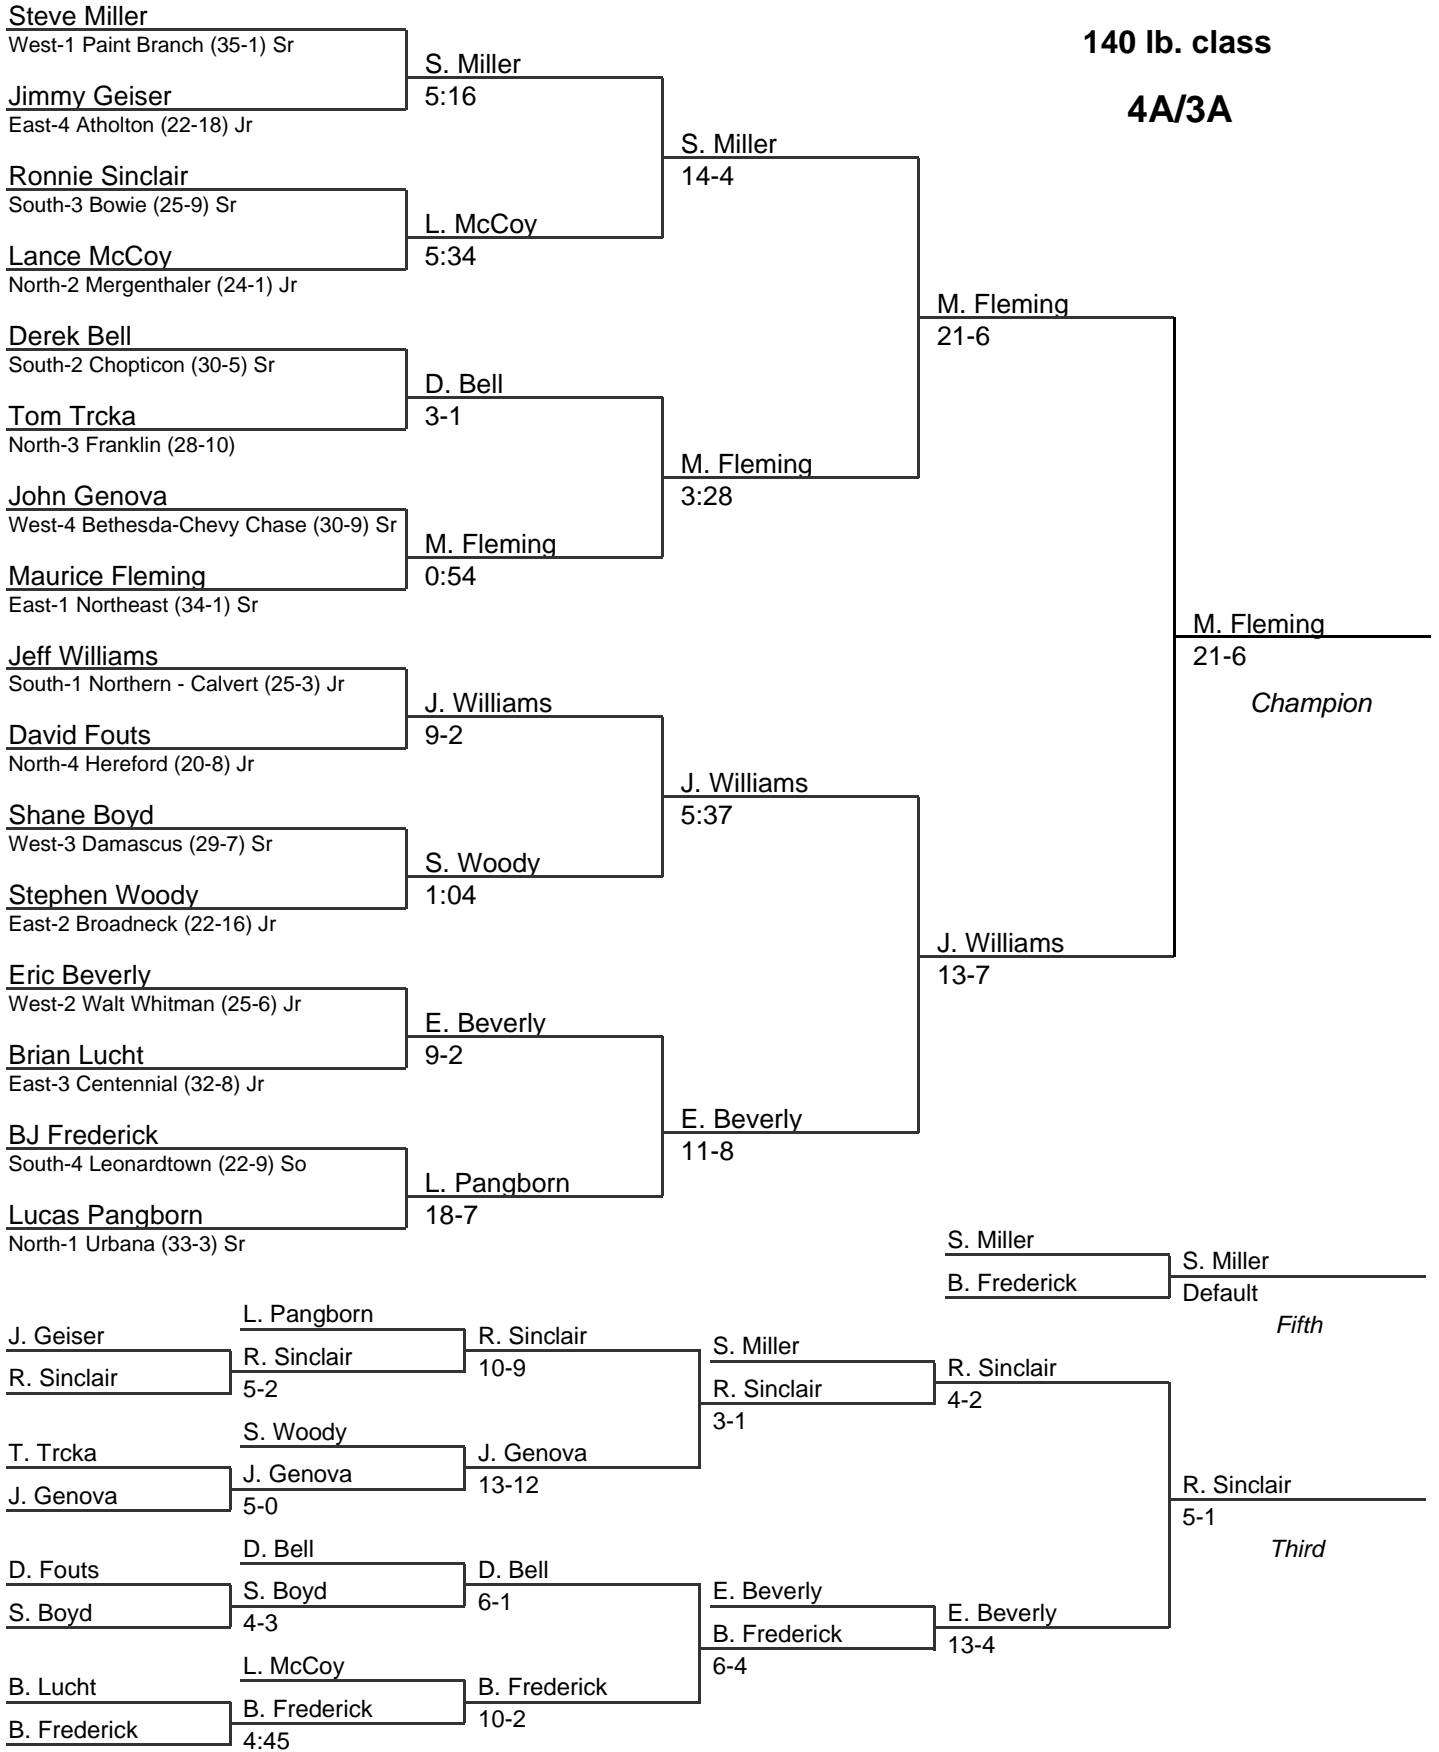

4A/3A MPSSAA State Wrestling Tournament

2008