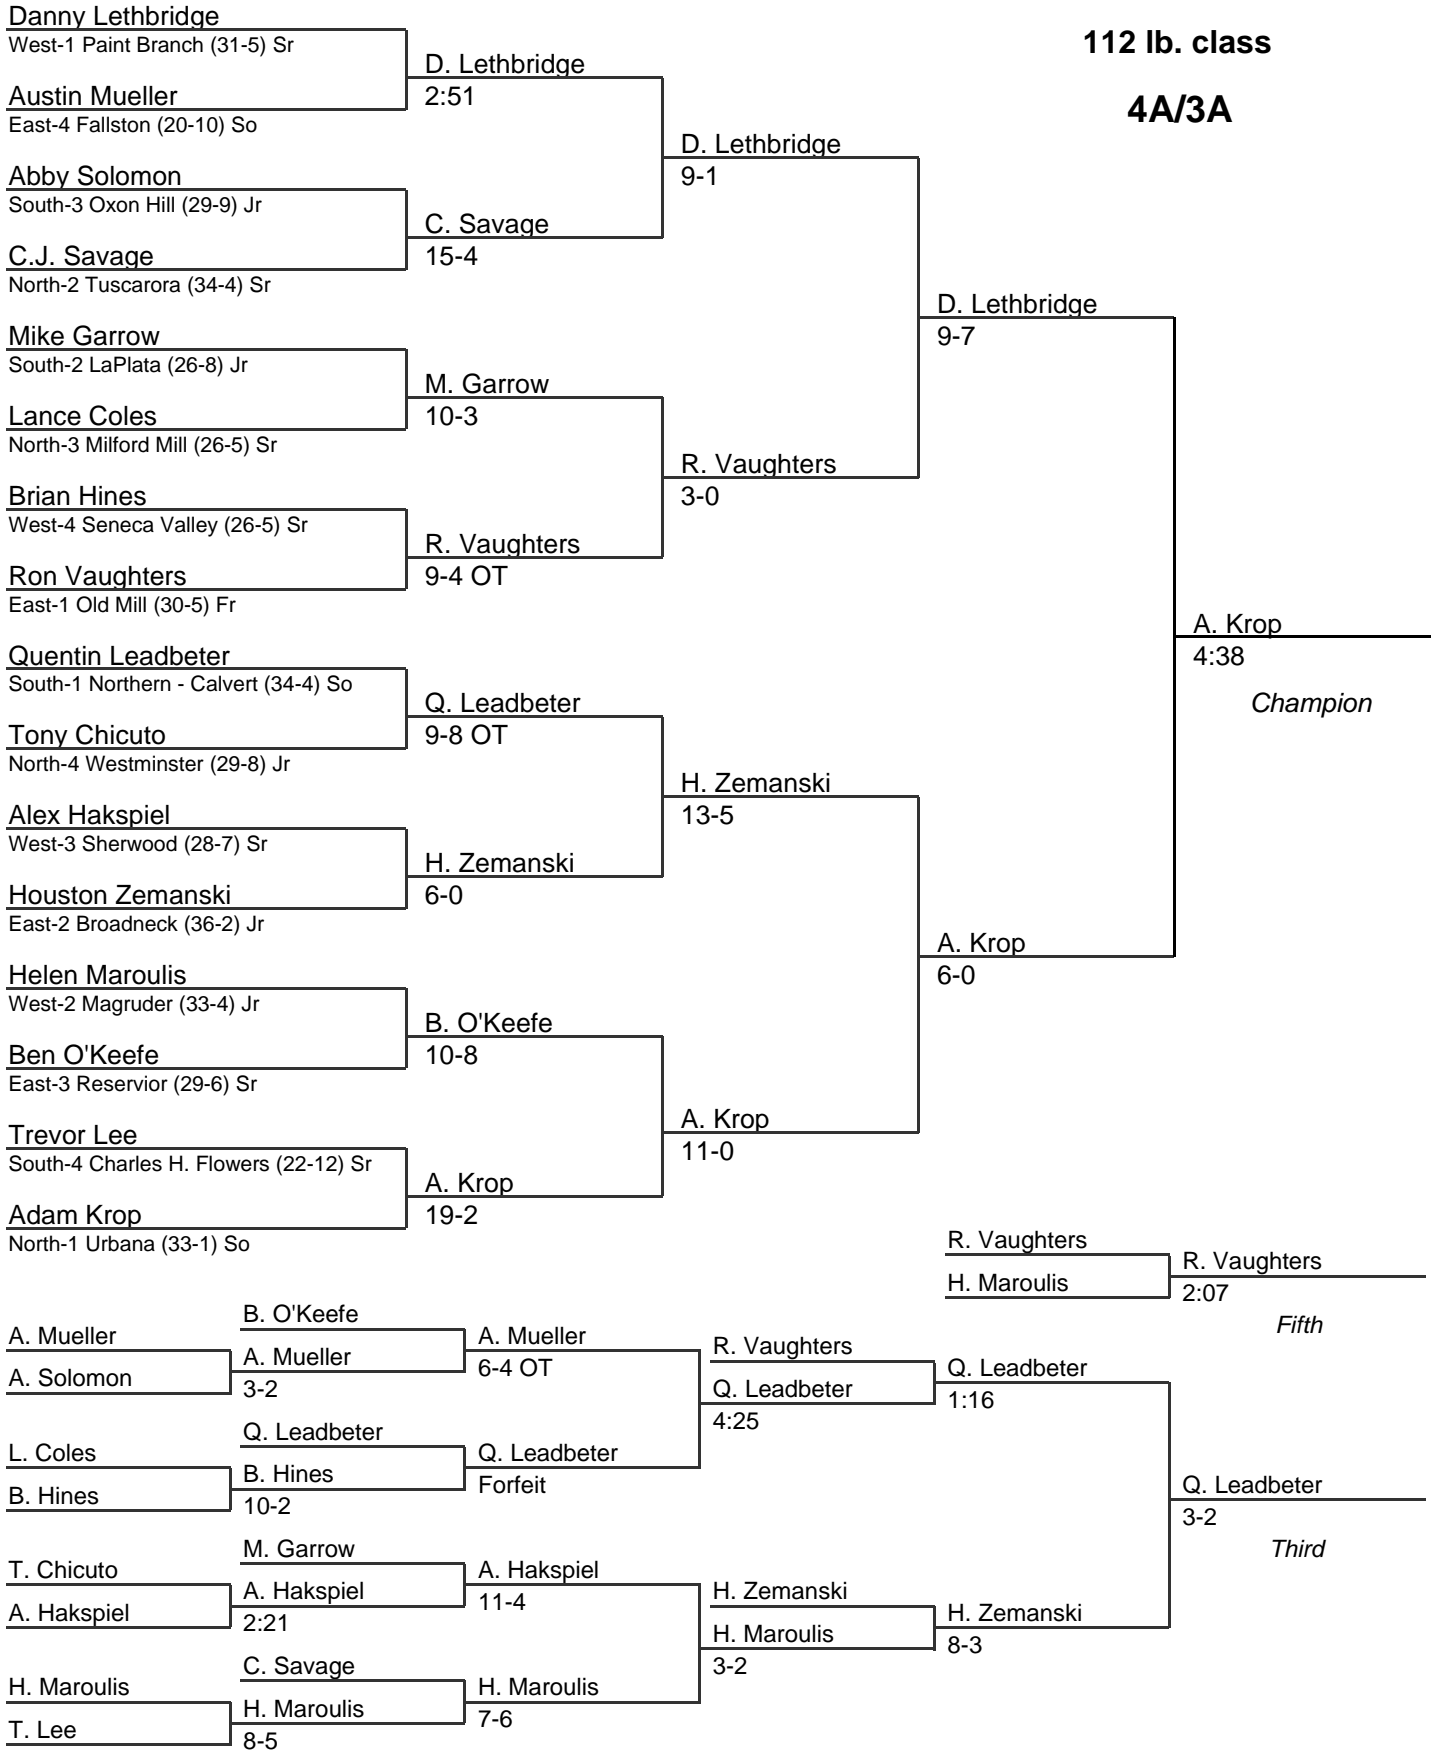

4A/3A MPSSAA State Wrestling Tournament

2008

4A/3A MPSSAA State Wrestling Tournament

2008

112 lb. class

4A/3A

4A/3A MPSSAA State Wrestling Tournament

2008