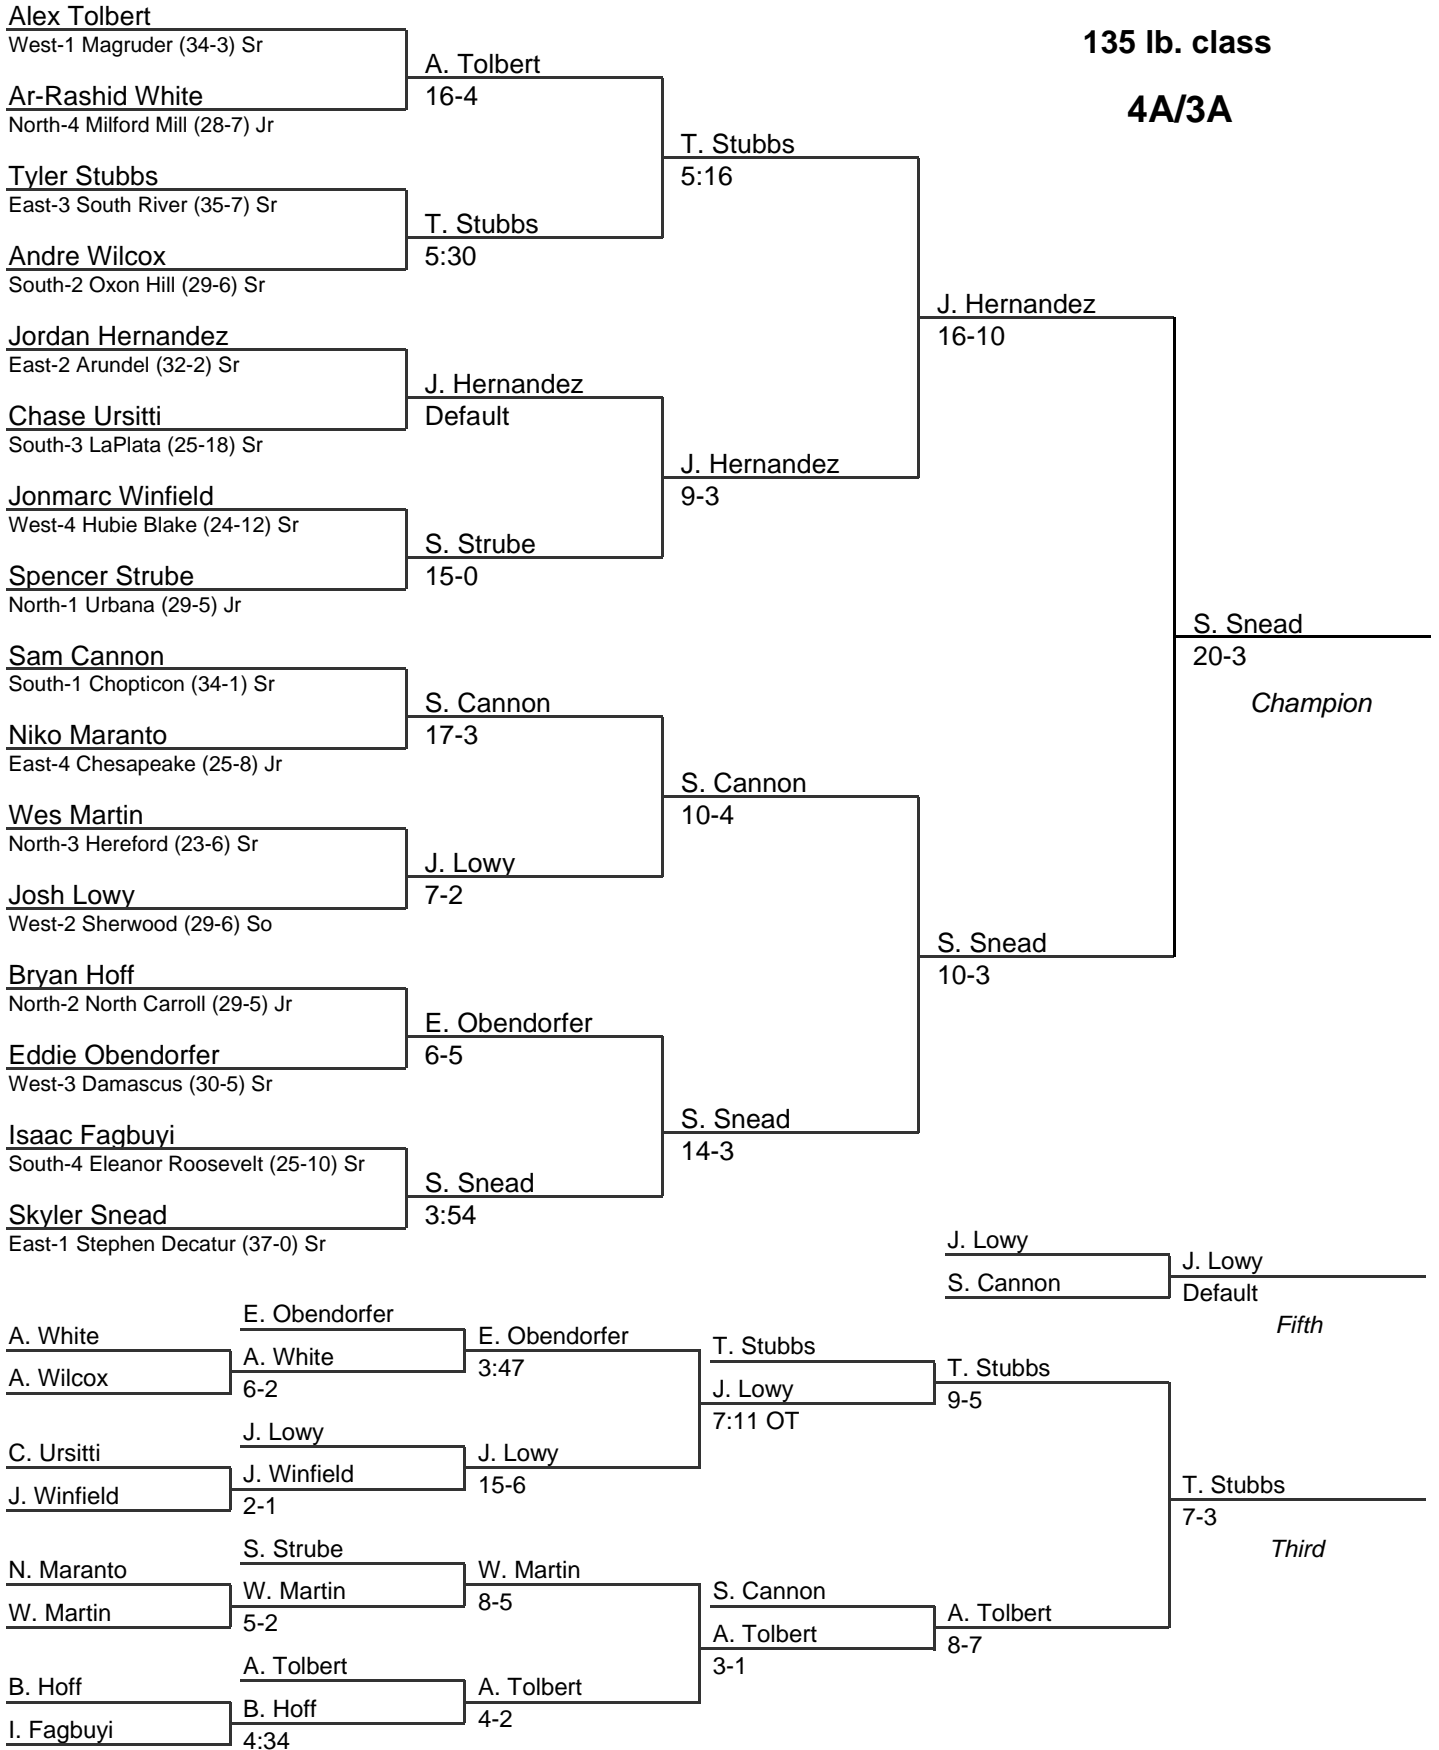

4A/3A MPSSAA State Wrestling Tournament

2008