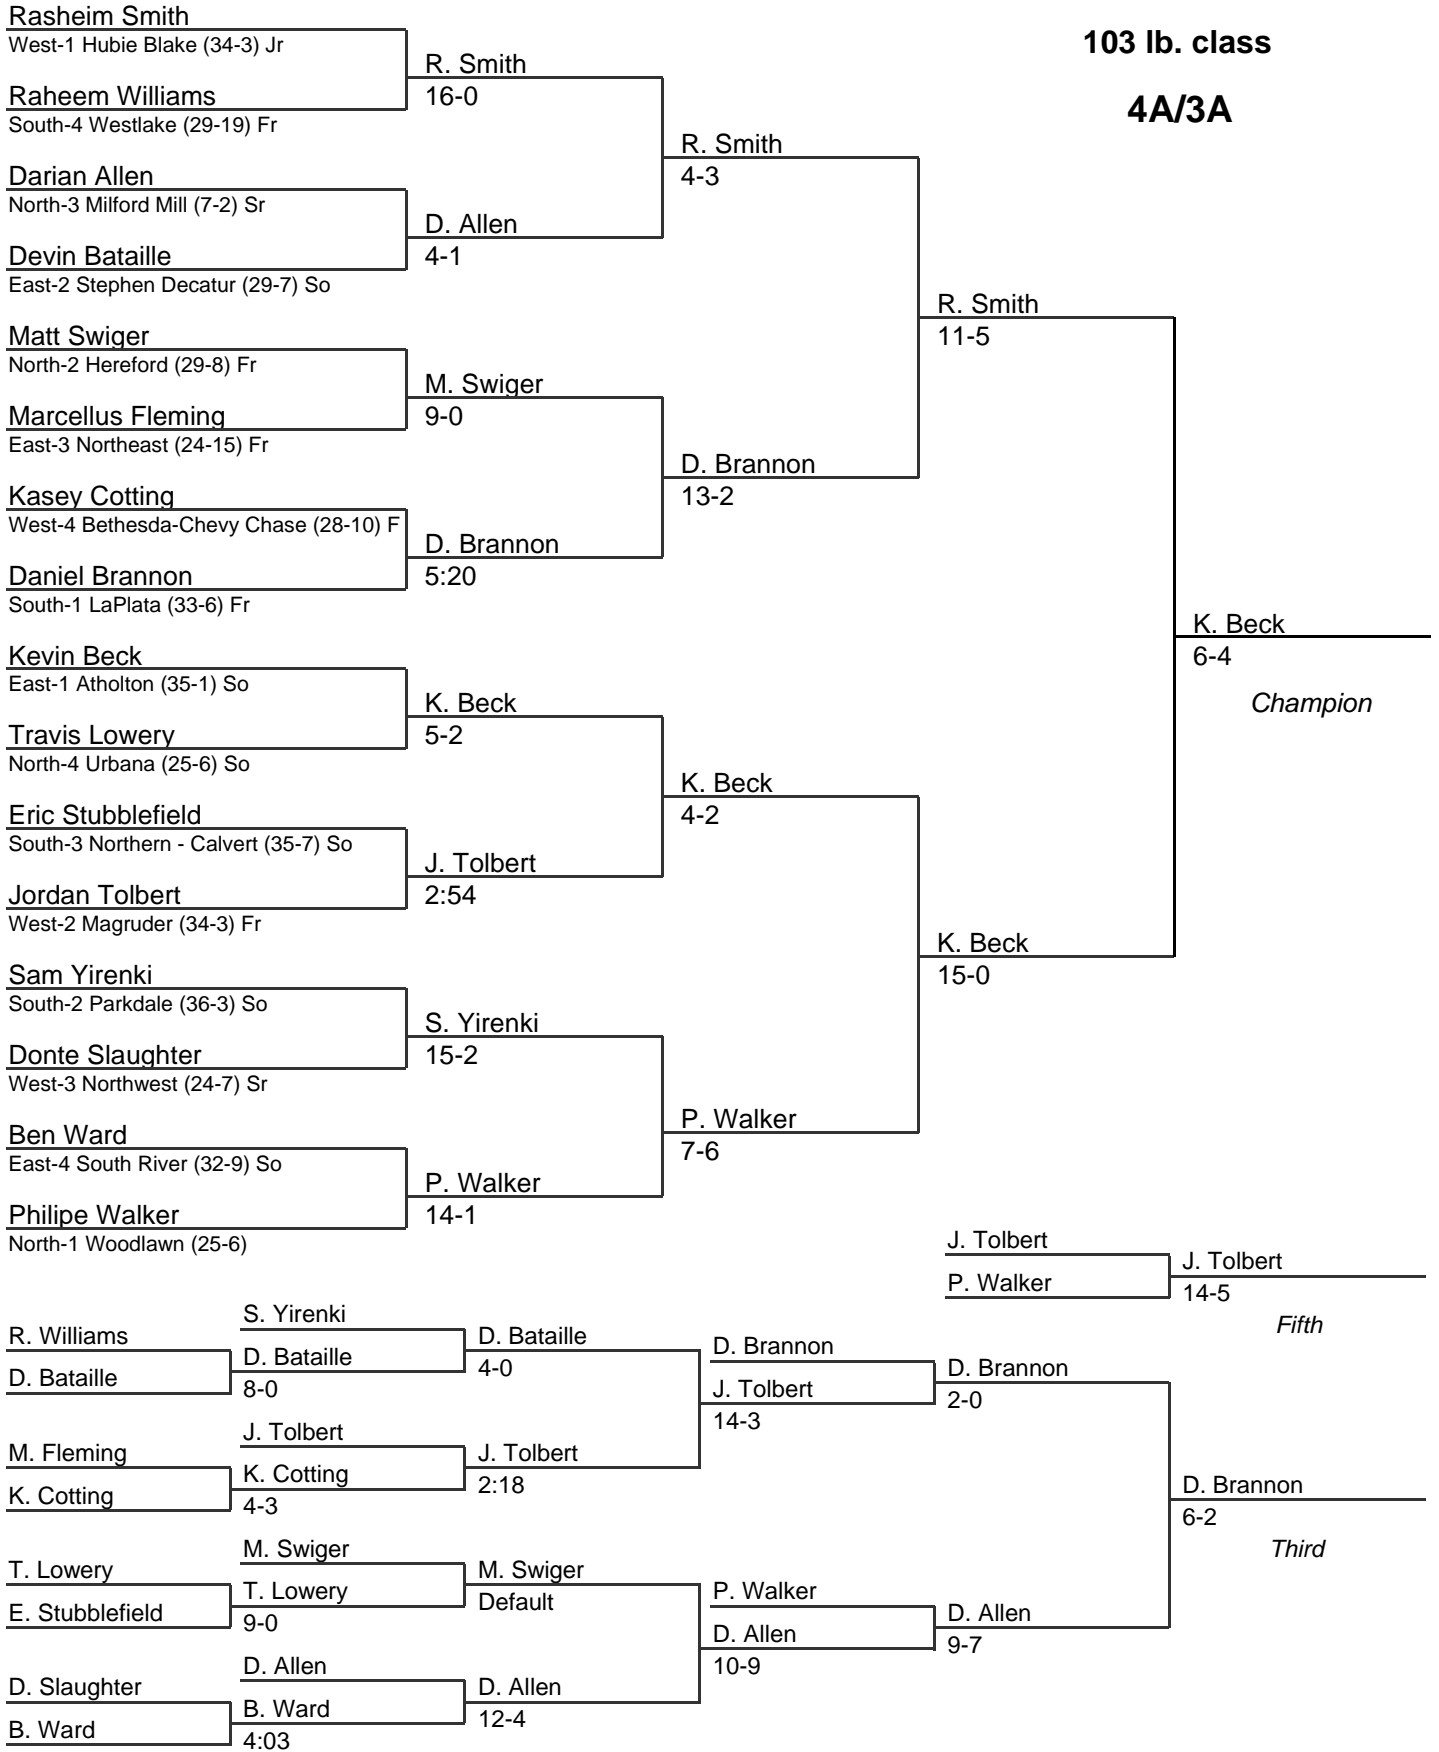

4A/3A MPSSAA State Wrestling Tournament

2008

4A/3A MPSSAA State Wrestling Tournament

2008

112 lb. class

4A/3A

4A/3A MPSSAA State Wrestling Tournament

2008