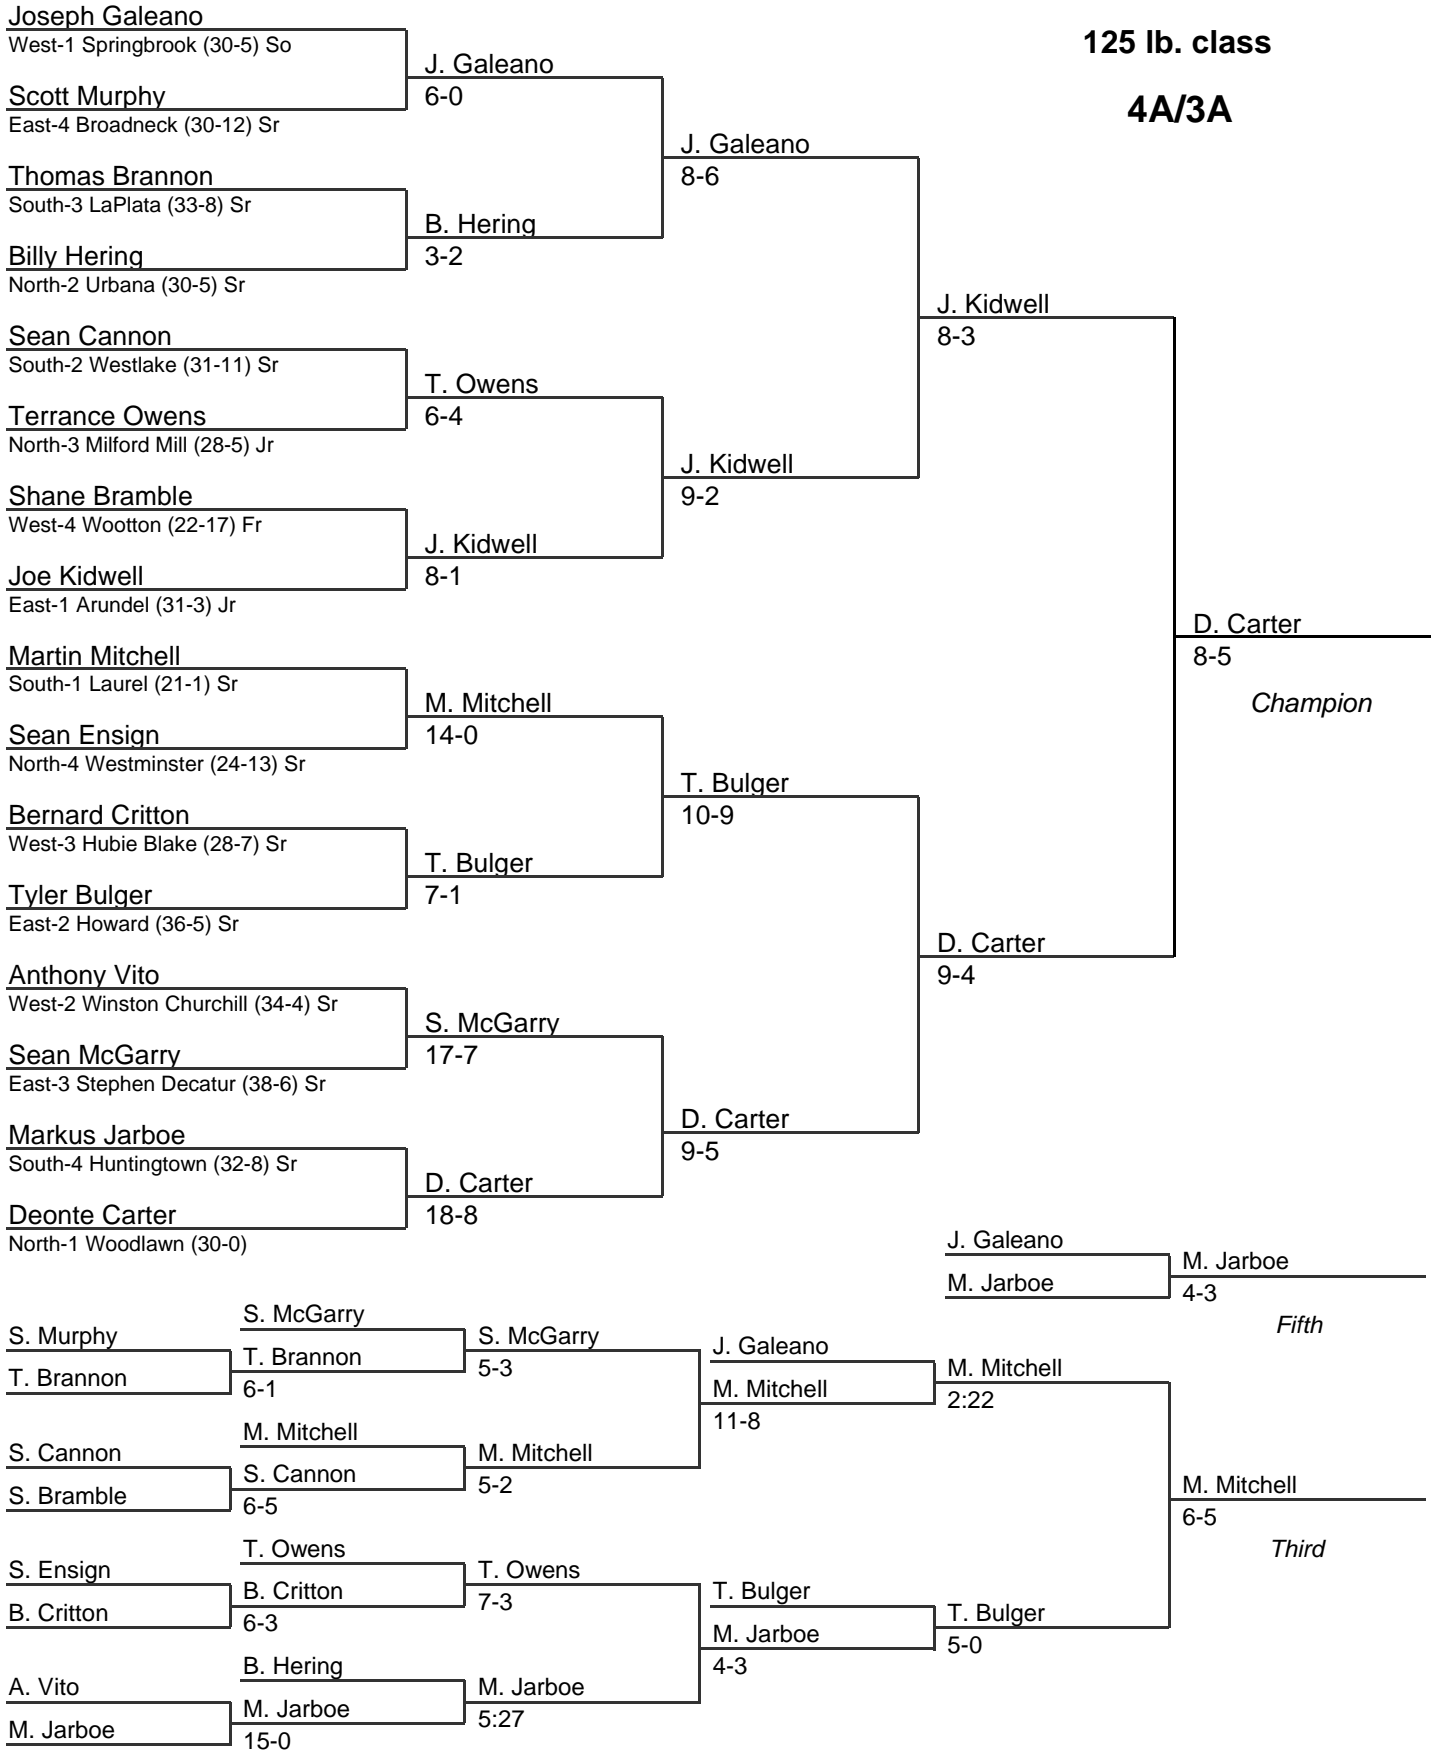

4A/3A MPSSAA State Wrestling Tournament

2008

125 lb. class

4A/3A